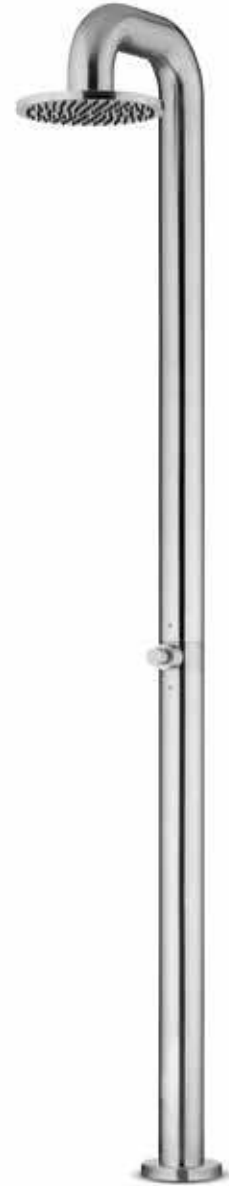

JEE-O fatline shower push

push button
approx. 15-20
sec. waterflow

Article code:	200-6500	Connection:	G ½" (ø15mm / 0.6") nylon ^(out) /epdm ⁽ⁱⁿ⁾ flexhose with brass swivel British Standard Pipe (BSP)
Material:	● Brushed Stainless Steel r316	Thread:	
Cleaning instructions:	download JEE-O shower and taps manual on our website: www.jee-o.com	Dimension package:	L 158 x W 18 W 54 x H 21 cm
Cartridge:	JEE-O ceramic stop valve with on/off spindle, item code 005-0301	Total weight:	14.5 kg
Flow at water of 38°C:	12l p/m at 3Bar pressure	Package weight:	2.0 kg
Flow duration:	15-20 seconds	Placing on a water-tight floor	
Pressure:	Recommended working pressure 3Bar	7 year warranty - The general conditions can be found on our website: www.jee-o.com/downloads	
Note:	Use of the JEE-O wall bracket (201-6000) is recommended with this model.	HS code: 84818011900	
		Approvals:	SLS BS EN 817, SS 375, AS/NZS 4020, BS EN