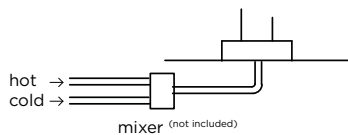

JEE-O fatline shower push

push button
approx. 15-20
sec. waterflow

Article code:	200-6500	Connection:	G ½" (ø15mm / 0.6") nylon ^(out) /epdm ⁽ⁱⁿ⁾ flexhose with brass swivel British Standard Pipe (BSP)
Material:	● Brushed Stainless Steel r316	Thread:	
Cleaning instructions:	download JEE-O shower and taps manual on our website: www.jee-o.com	Dimension package:	L 158 x W 18 W 54 x H 21 cm
Cartridge:	JEE-O ceramic stop valve with on/off spindle, item code 005-0301	Total weight:	14.5 kg
Flow at water of 38°C:	12l p/m at 3Bar pressure	Package weight:	2.0 kg
Flow duration:	15-20 seconds	Placing on a water-tight floor	
Pressure:	Recommended working pressure 3Bar	7 year warranty - The general conditions can be found on our website: www.jee-o.com/downloads	
Note:	Use of the JEE-O wall bracket (201-6000) is recommended with this model.	HS code: 84818011900	
		Approvals:	SLS BS EN 817, SS 375, AS/NZS 4020, BS EN