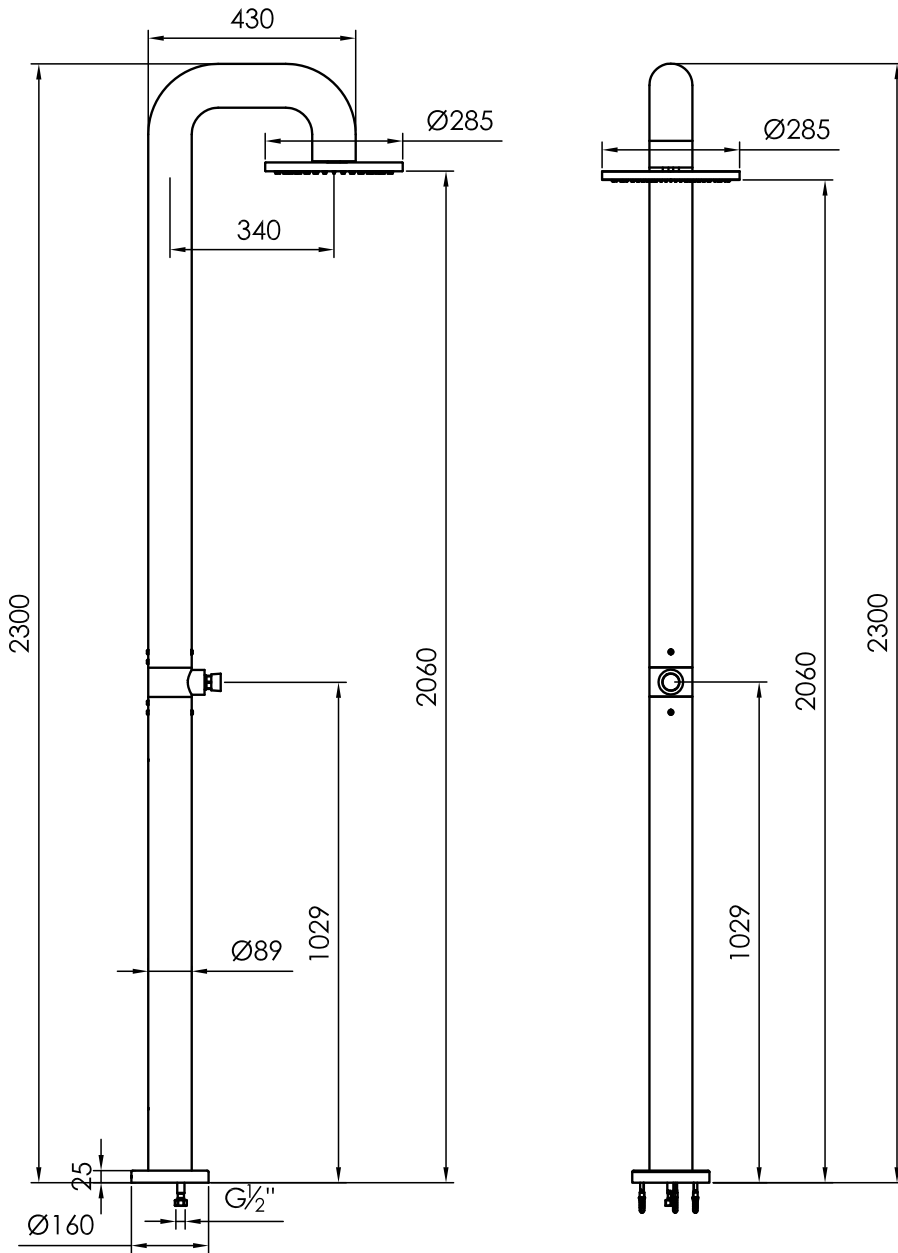

JEE-O fatline shower push

push button
approx. 15-20
sec. waterflow

Article code:	200-6500	Connection:	G ½" (ø15mm / 0.6") nylon ^(out) /epdm ⁽ⁱⁿ⁾ flexhose with brass swivel British Standard Pipe (BSP)
Material:	● Brushed Stainless Steel r316	Thread:	
Cleaning instructions:	download JEE-O shower and taps manual on our website: www.jee-o.com	Dimension package:	L 158 x W 18 W 54 x H 21 cm
Cartridge:	JEE-O ceramic stop valve with on/off spindle, item code 005-0301	Total weight:	14.5 kg
Flow at water of 38°C:	12l p/m at 3Bar pressure	Package weight:	2.0 kg
Flow duration:	15-20 seconds	Placing on a water-tight floor	
Pressure:	Recommended working pressure 3Bar	7 year warranty - The general conditions can be found on our website: www.jee-o.com/downloads	
Note:	Use of the JEE-O wall bracket (201-6000) is recommended with this model.	HS code: 84818011900	
		Approvals:	SLS BS EN 817, SS 375, AS/NZS 4020, BS EN