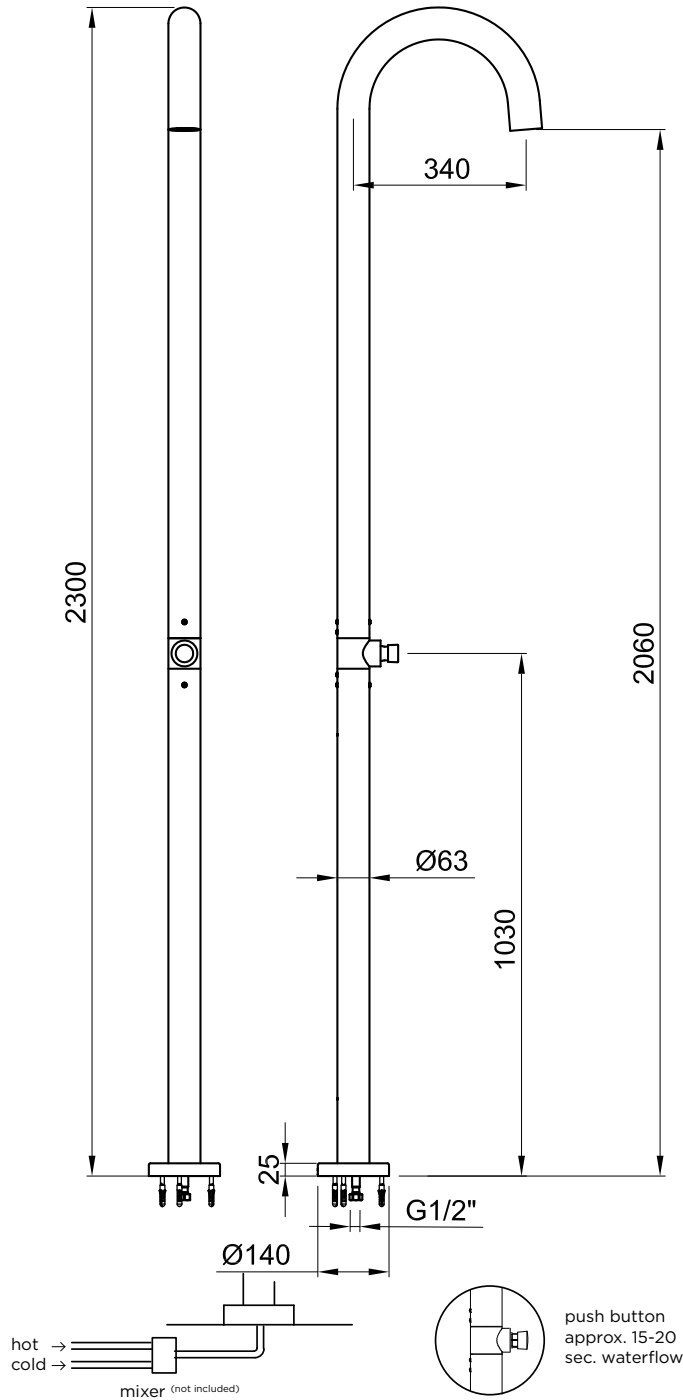

JEE-O original shower push

Article code:	100-6500 ● Brushed	Connection:	G ½" (ø15mm / 0.6") nylon ^(out) /epdm ⁽ⁱⁿ⁾ flexhose with brass swivel British Standard Pipe (BSP)
Material:	Stainless Steel r316	Thread:	
Cleaning instructions:	download JEE-O shower and taps manual on our website: www.jee-o.com	Dimension package:	L 158 x W 18 W 54 x H 16 cm
Cartridge:	JEE-O ceramic stop valve with on/off spindle, item code 005-0301	Total weight:	10.0 kg
Flow at water of 38°C:	12l p/m at 3Bar pressure	Package weight:	2.0 kg
Pressure:	Recommended working pressure 3Bar	Placing on a water-tight floor	
Flow duration:	15-20 seconds	7 year warranty - The general conditions can be found on our website: www.jee-o.com/downloads	
Note:	Use of the JEE-O wall bracket (101-6000) is recommended with this model.	HS code: 84818011900	
		Approvals:	SLS BS EN 817, SS 375, AS/NZS 4020, BS EN