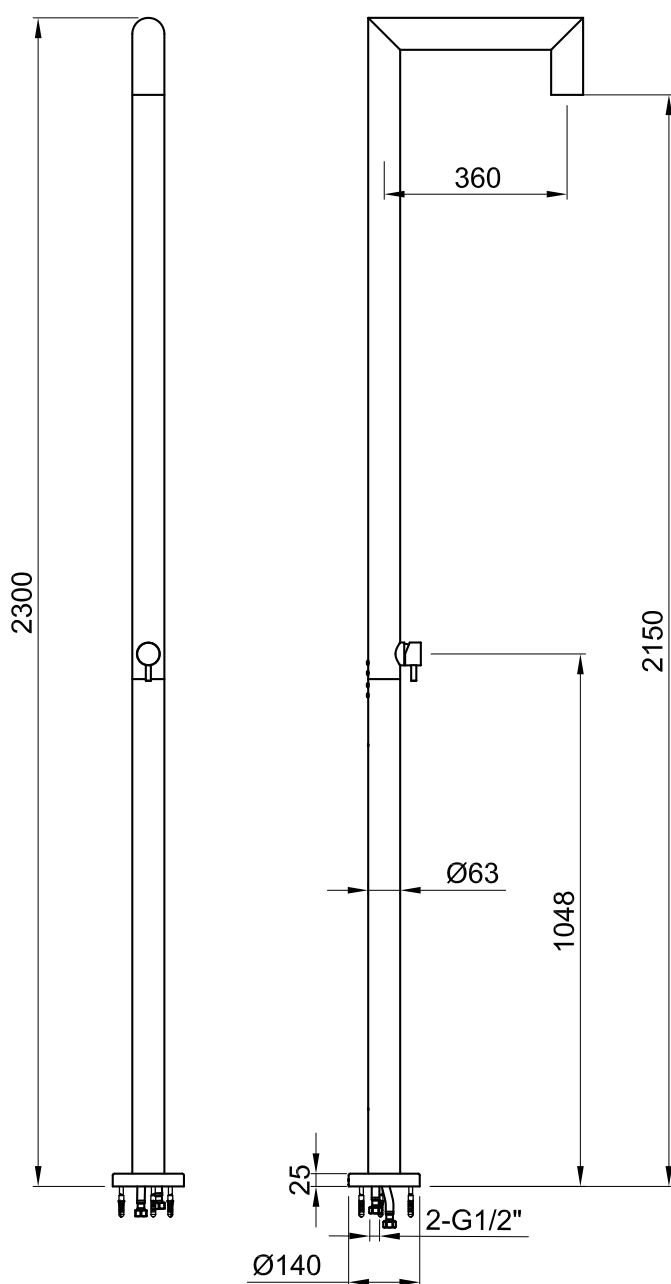

# JEE-O original shower 04

Article code:

100-6400

● Brushed

Material:

Stainless Steel r316

Cleaning instructions:

download JEE-O shower and taps manual on our website: [www.jee-o.com](http://www.jee-o.com)

Cartridge:

JEE-O ceramic mixing mechanism, item code 005-0402 for model before 2022 item code 005-0101 for model from 2022

Flow at water of 38°C:

12l p/m at 3Bar pressure

Pressure:

Recommended working pressure 3Bar

Connection:

2 x G 1/2" (Ø15mm / 0.6") nylon<sup>(out)</sup>/epdm<sup>(in)</sup> flexhose with brass swivel British Standard Pipe (BSP)

Thread:

Dimension package:

L 158 x W 18 W 54 x H 16 cm

Total weight:

11.2 kg