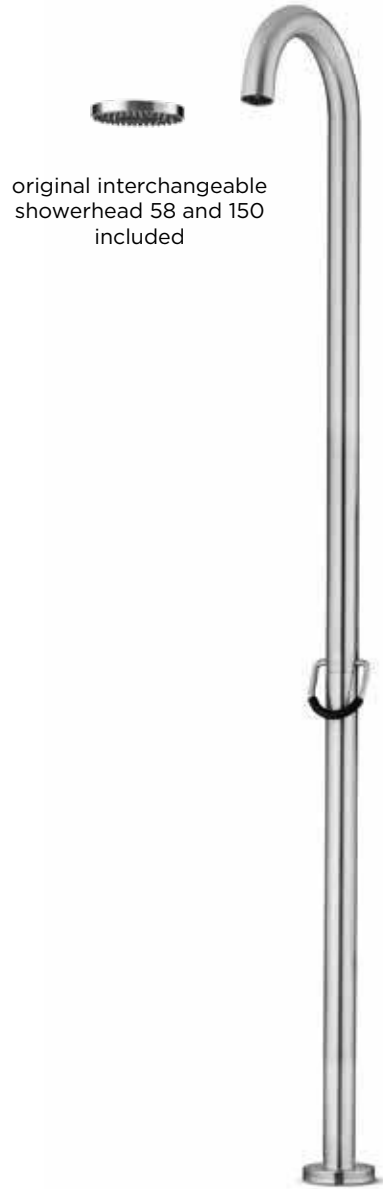

JEE-O original shower 01

original interchangeable showerhead 58 and 150 included

Article code: 100-6100
 Material: Brushed stainless steel
 Material: Stainless Steel r316
 Cleaning instructions: download JEE-O shower and taps manual on our website: www.jee-o.com
 Cartridge: Kerox ceramic mixing mechanism (35mm), item code 005-0101
 Interchangeable shower heads: Ø58mm/43 nozzles, item code 101-6120
 Ø150mm/100 nozzles, item code 101-6140
 Flow at water of 38°C: 12l p/m at 3Bar pressure
 Pressure: Recommended working pressure 3Bar

Connection: 2 x G 1/2" (Ø15mm / 0.6") nylon^(out)/epdm⁽ⁱⁿ⁾ flexhose with stainless steel swivel British Standard Pipe (BSP)
 Thread:
 Dimension package: L 159 x W 27 W 66 x H 19 cm
 Total weight: 12,5 kg
 Package weight: 3,2 kg
 Placing on a water-tight floor
 7 year warranty - The general conditions can be found on our website: www.jee-o.com/downloads
 HS code: 84818011900
 Approvals: SLS BS EN 817, SS 375, AS/NZS 4020, BS EN