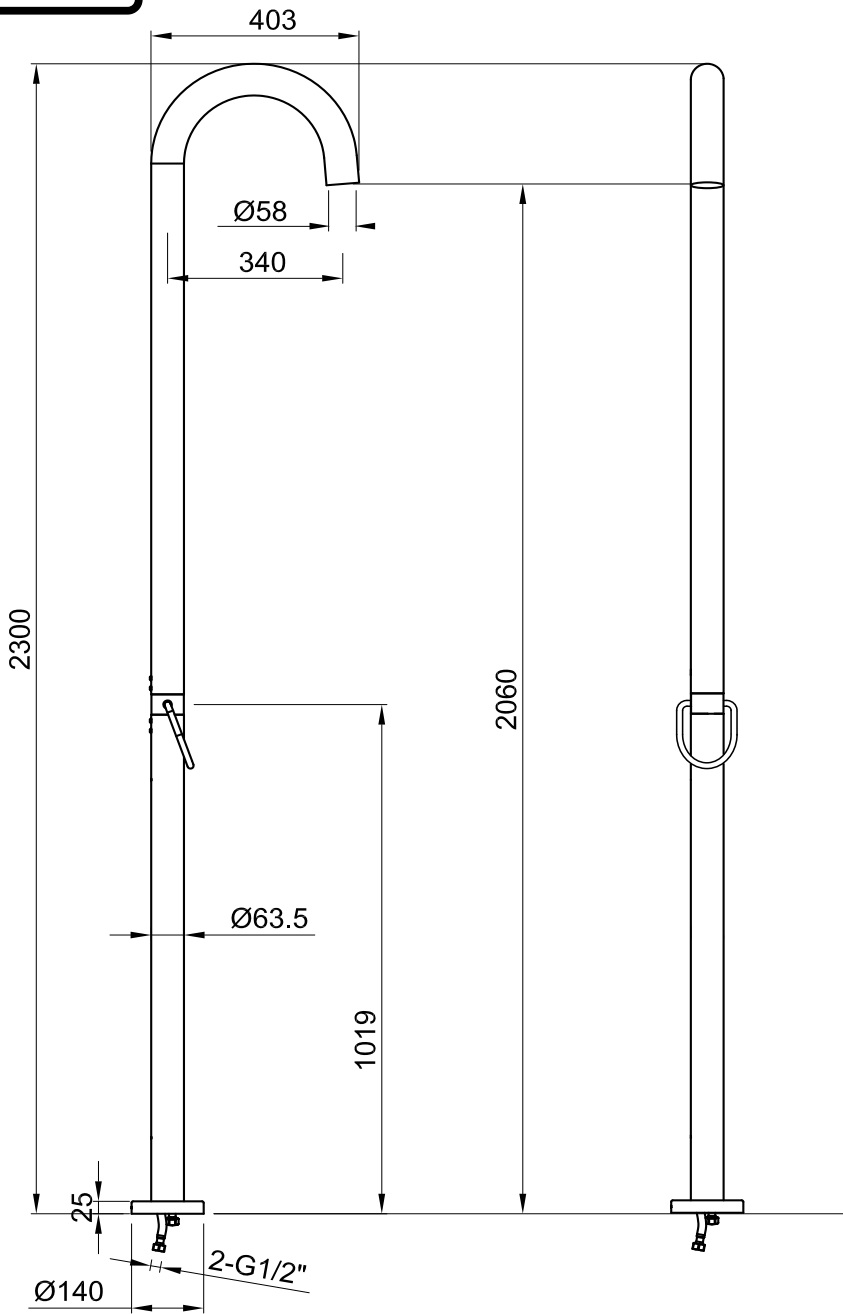

JEE-O original shower 01

original interchangeable showerhead 58 and 150 included

Article code: 100-6100
 Material: Brushed stainless steel
 Material: Stainless Steel r316
 Cleaning instructions: download JEE-O shower and taps manual on our website: www.jee-o.com
 Cartridge: Kerox ceramic mixing mechanism (35mm), item code 005-0101
 Interchangeable shower heads: Ø58mm/43 nozzles, item code 101-6120
 Ø150mm/100 nozzles, item code 101-6140
 Flow at water of 38°C: 12l p/m at 3Bar pressure
 Pressure: Recommended working pressure 3Bar

Connection: 2 x G 1/2" (Ø15mm / 0.6") nylon^(out)/epdm⁽ⁱⁿ⁾ flexhose with stainless steel swivel British Standard Pipe (BSP)
 Thread:
 Dimension package: L 159 x W 27 W 66 x H 19 cm
 Total weight: 12,5 kg
 Package weight: 3,2 kg
 Placing on a water-tight floor
 7 year warranty - The general conditions can be found on our website: www.jee-o.com/downloads
 HS code: 84818011900
 Approvals: SLS BS EN 817, SS 375, AS/NZS 4020, BS EN